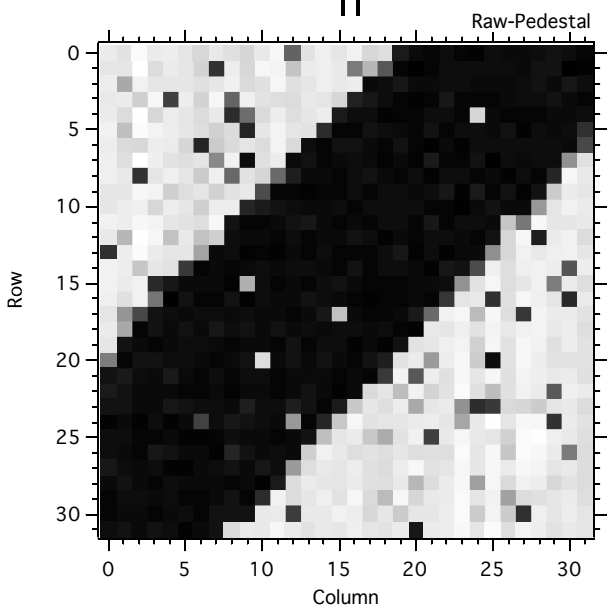

## 45 degree wire in front of pixel