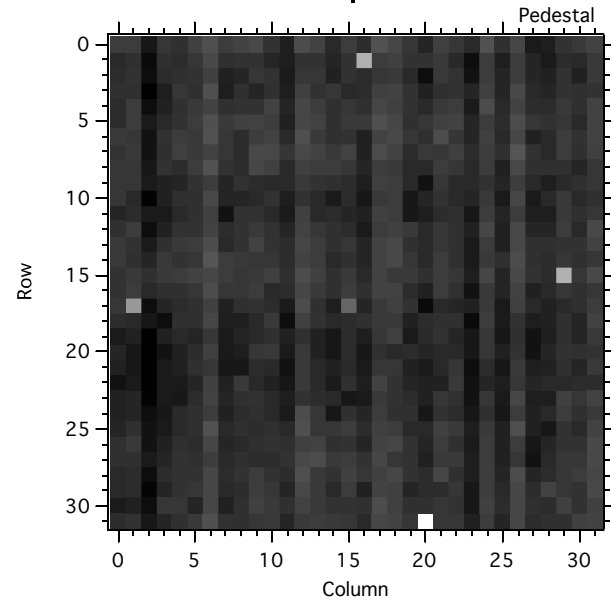

# First Pixel Images

2006.5.19 Y.Arai (KEK)

## 45 degree wire in front of pixel