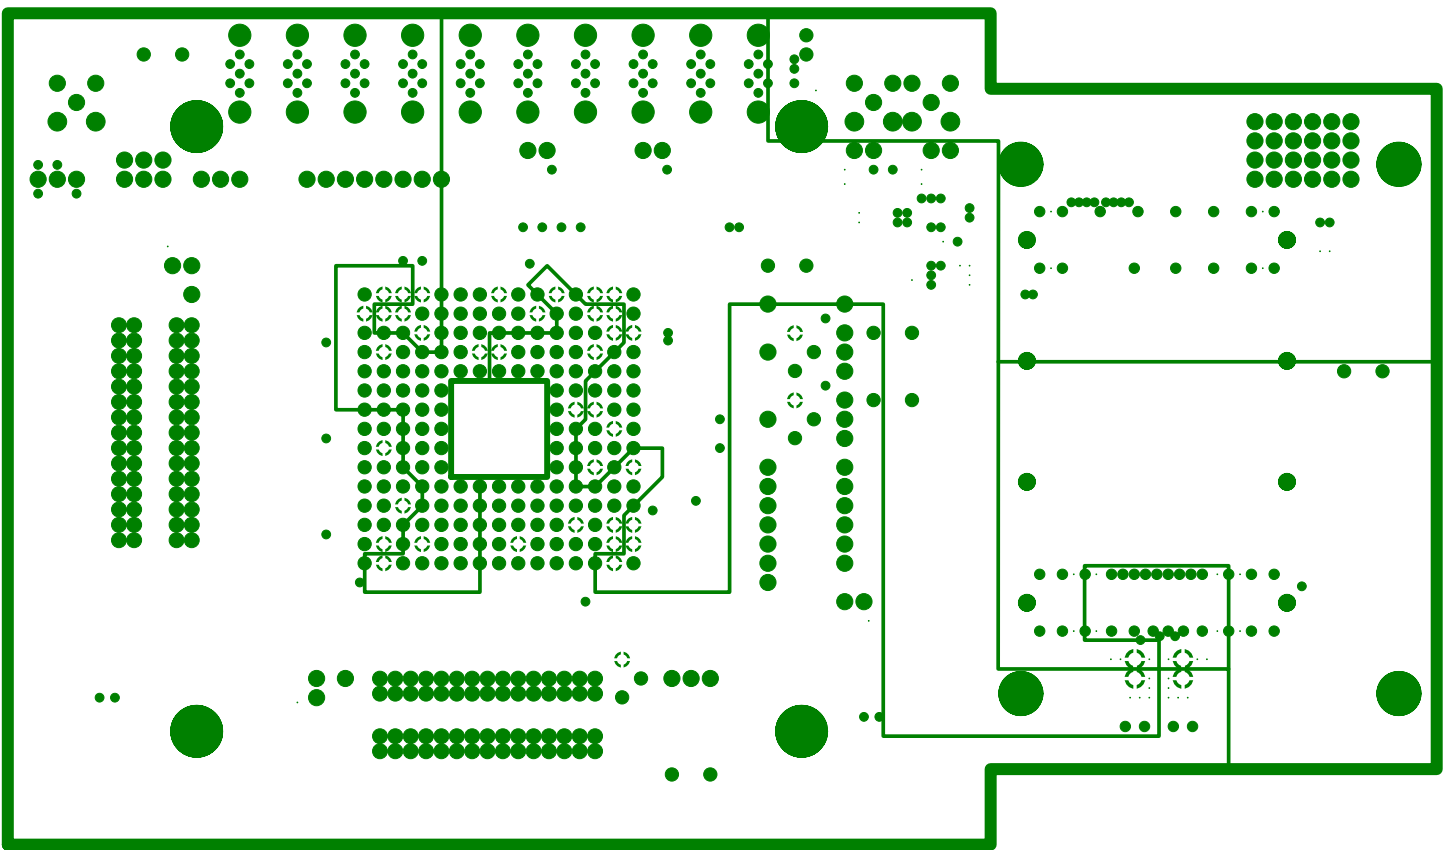

GN-1041-1  
MADE IN JAPAN

SEABAS Sub Board INTPIX3 V1

L1 SILK L1 MASK

KEK GN-1041-1 10/06

KEK GN-1041-1 10/06

L1

L2

KEK GN-1041-1 10/06

L3

KEK GN-1041-1 10/06

KEK GN-1041-1 10/06

4 J

L4 MASK L4 SILK

KEK GN-1041-1 10/09