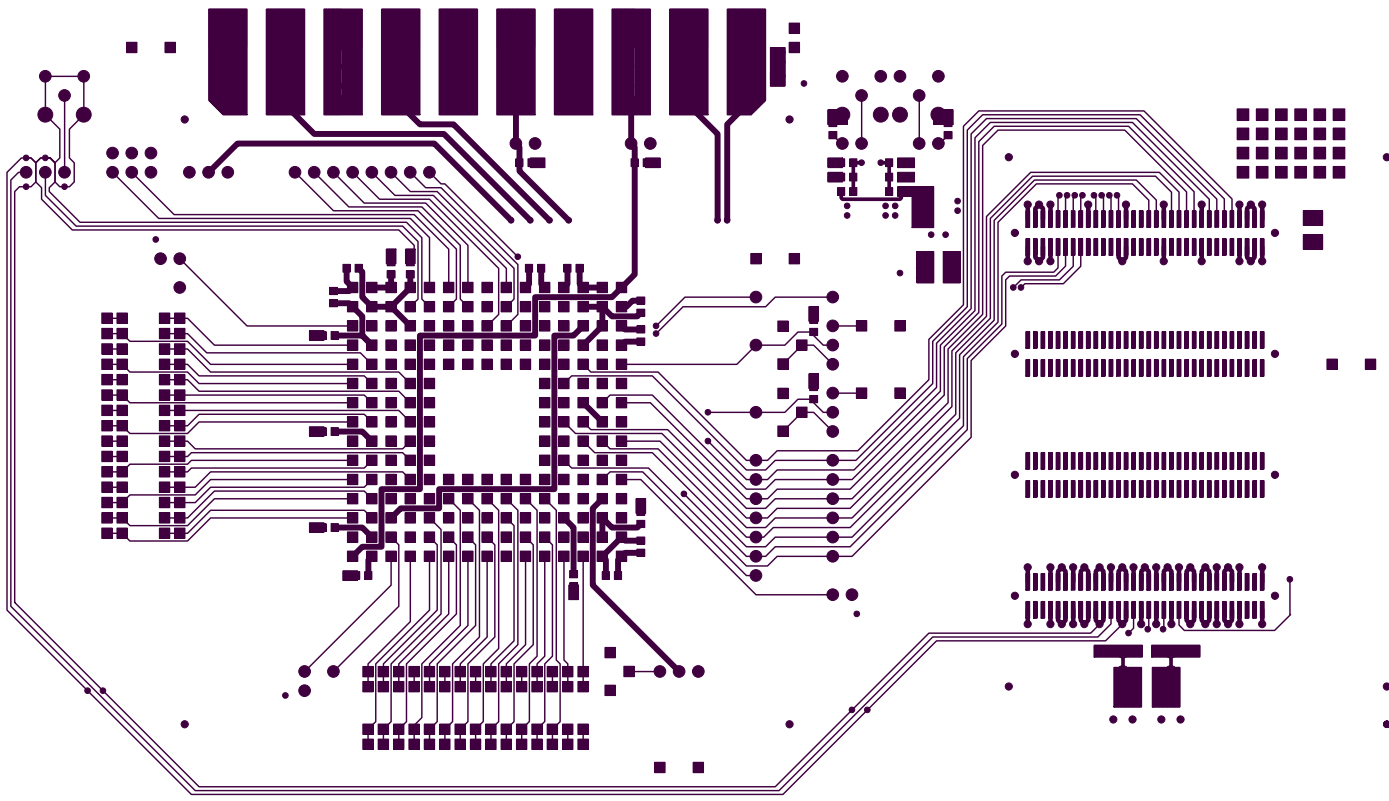

GN-1041-1  
MADE IN JAPAN

SEABAS Sub Board INTPIX3 V1

L1 SILK L1 MASK

KEK GN-1041-1 10/06

KEK GN-1041-1 10/06

L1

L2

KEK GN-1041-1 10/06

L3

KEK GN-1041-1 10/06

KEK GN-1041-1 10/06

4 J

L4 MASK L4 SILK

KEK GN-1041-1 10/09