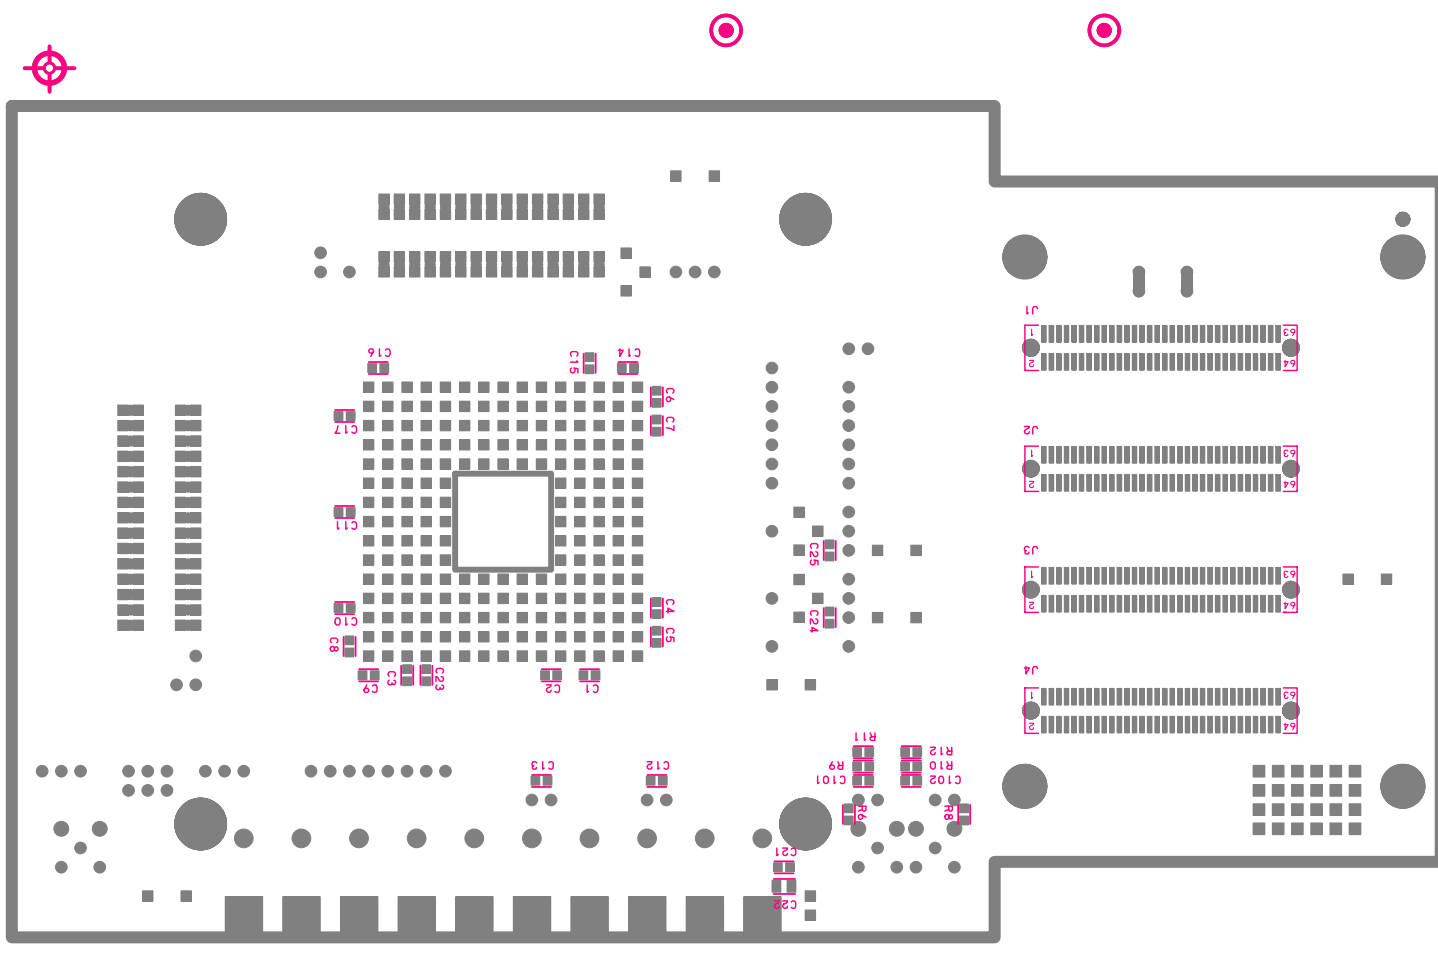

GN-1041-1  
MADE IN JAPAN

SEABAS Sub Board INTPIX3 V1

L1 SILK L1 MASK

KEK GN-1041-1 10/06

KEK GN-1041-1 10/06

L1

L2

KEK GN-1041-1 10/06

L3

KEK GN-1041-1 10/06

KEK GN-1041-1 10/06

4 J

L4 MASK L4 SILK

KEK GN-1041-1 10/09