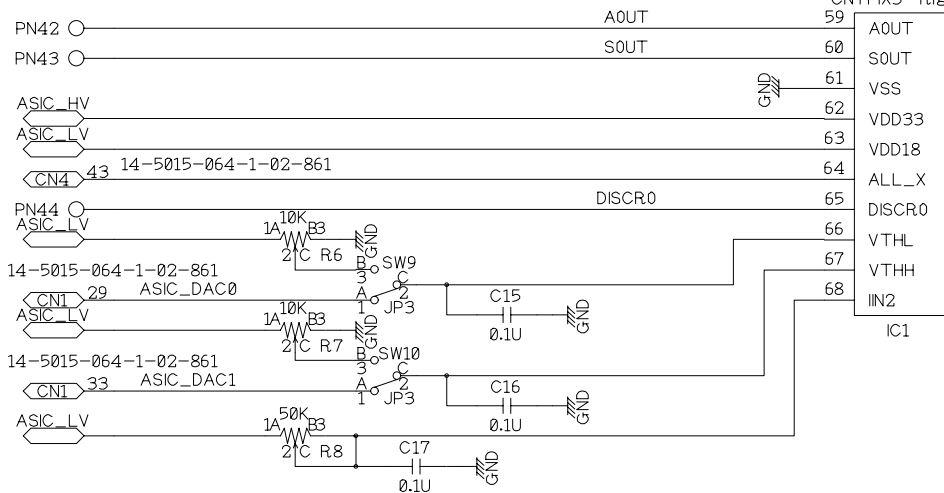

1

2

3

4

5

REPIC CORPORATION		
TITLE	SEABAS Sub Board : CNTPIX3	PAGE
DATE & REV	2009/05/21 RP-0929S-1	1/1
DESIGNED BY	NSATO	