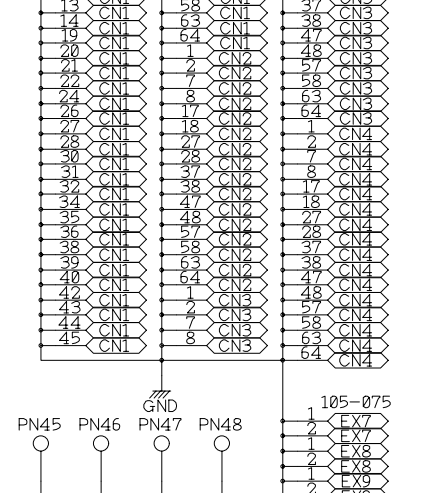

1

2

3

4

5

REPIC CORPORATION		
TITLE	SEABAS Sub Board : CNTPIX3	PAGE
DATE & REV	2009/05/21 RP-0929S-1	1/1
DESIGNED BY	NSATO	