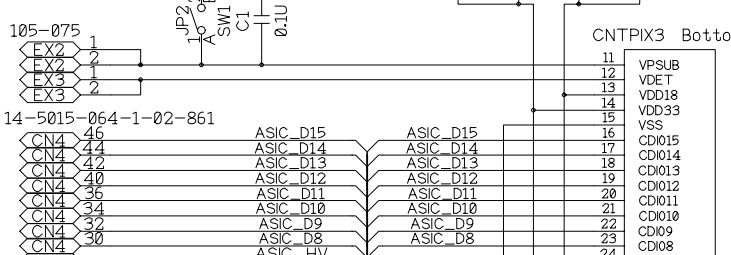

1

2

3

4

5

REPIC CORPORATION		
TITLE	SEABAS Sub Board : CNTPIX3	PAGE
DATE & REV	2009/05/21 RP-0929S-1	1/1
DESIGNED BY	NSATO	