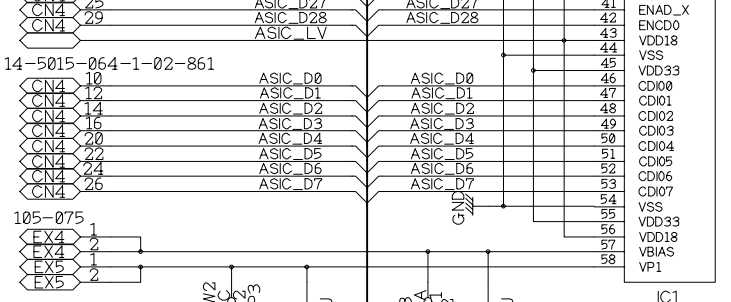

1

2

3

4

5

REPIC CORPORATION		
TITLE	SEABAS Sub Board : CNTPIX3	PAGE
DATE & REV	2009/05/21 RP-0929S-1	1/1
DESIGNED BY	NSATO	