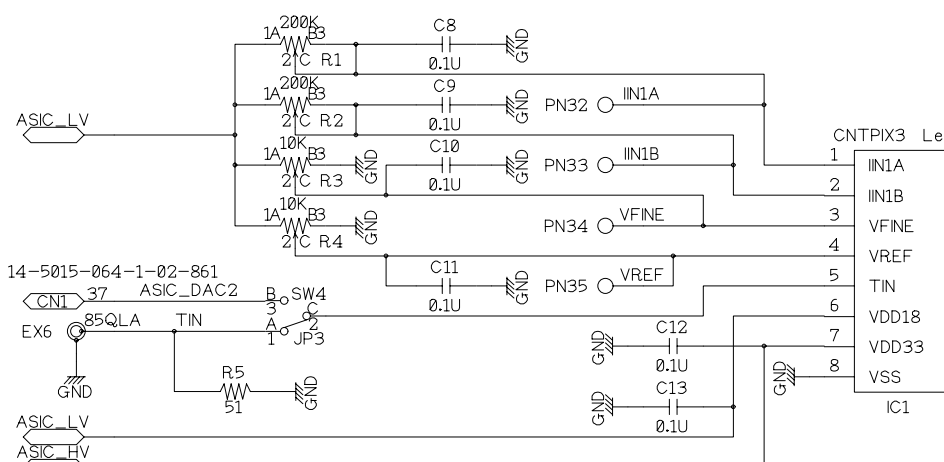

1

2

3

4

5

REPIC CORPORATION		
TITLE	SEABAS Sub Board : CNTPIX3	PAGE
DATE & REV	2009/05/21 RP-0929S-1	1/1
DESIGNED BY	NSATO	