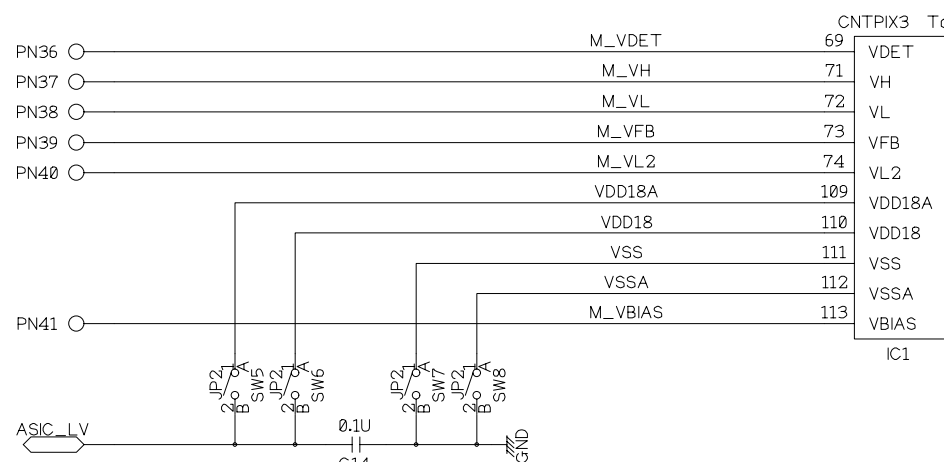

1

2

3

4

5

REPIC CORPORATION		
TITLE	SEABAS Sub Board : CNTPIX3	PAGE
DATE & REV	2009/05/21 RP-0929S-1	1/1
DESIGNED BY	NSATO	