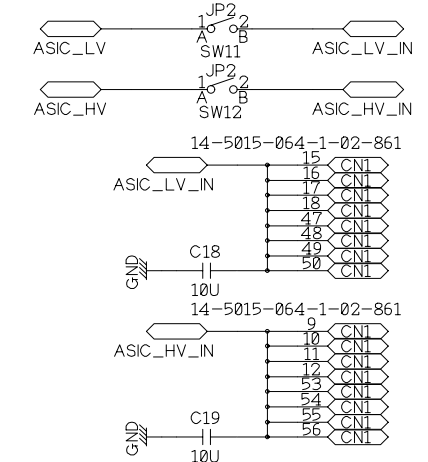

1

2

3

4

5

REPIC CORPORATION		
TITLE	SEABAS Sub Board : CNTPIX3	PAGE
DATE & REV	2009/05/21 RP-0929S-1	1/1
DESIGNED BY	NSATO	