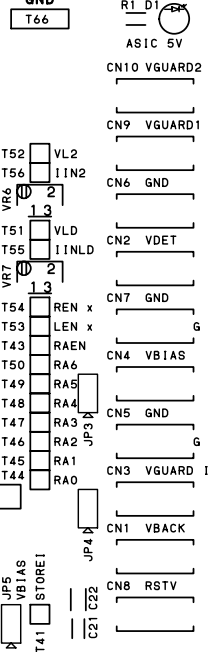

GND T68
INTPIX3 SUB BOARD
FOR SEABAS

KEK JAPAN

GN-0948-1
MADE IN JAPAN

GND T68
INTPIX3 SUB BOARD
FOR SEABAS

KEK JAPAN

GN-0948-1
MADE IN JAPAN

L1 MASK

KEK

GN-0948-1

09/06

L2

KEK GN-0948-1 09/06

L3

KEK GN-0948-1 09/06

02\09 GN-0248-1 KEK L4

L4 MASK

02\08 GN-0248-1 KEK