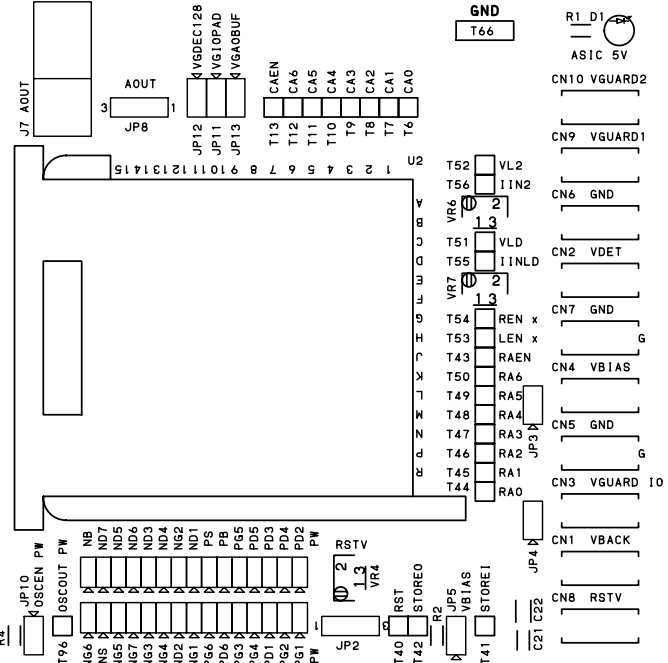

GND T68
INTPIX3 SUB BOARD
FOR SEABAS

KEK JAPAN

GN-0948-1
MADE IN JAPAN

GND T68
INTPIX3 SUB BOARD
FOR SEABAS

KEK JAPAN

GN-0948-1
MADE IN JAPAN

L1 MASK

KEK

GN-0948-1

09/06

L2

KEK GN-0948-1 09/06

L3

KEK GN-0948-1 09/06

02\09 GN-0248-1 KEK L4

L4 MASK

02\08 GN-0248-1 KEK