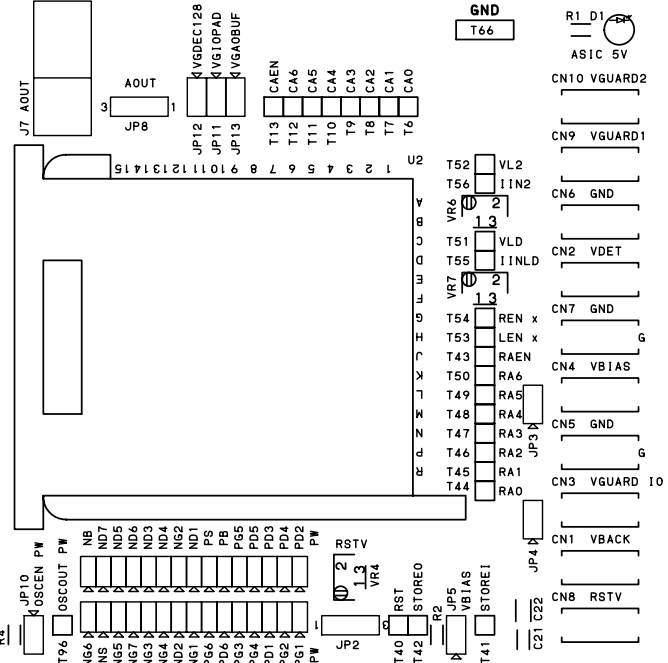

GND T68
INTPIX3 SUB BOARD
FOR SEABAS

KEK JAPAN

GN-0948-1
MADE IN JAPAN

GND T68
INTPIX3 SUB BOARD
FOR SEABAS

KEK JAPAN

GN-0948-1
MADE IN JAPAN

L1 MASK

KEK

GN-0948-1

09/06

L2

KEK GN-0948-1 09/06

L3

KEK GN-0948-1 09/06

02\09 GN-0248-1 KEK L4

L4 MASK

02\08 GN-0248-1 KEK