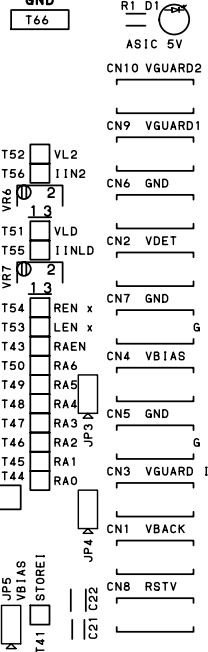

GND T68
INTPIX3 SUB BOARD
FOR SEABAS

KEK JAPAN

GN-0948-1
MADE IN JAPAN

GND T68
INTPIX3 SUB BOARD
FOR SEABAS

KEK JAPAN

GN-0948-1
MADE IN JAPAN

L1 MASK

KEK

GN-0948-1

09/06

L2

KEK GN-0948-1 09/06

L3

KEK GN-0948-1 09/06

02\09 GN-0248-1 KEK L4

L4 MASK

02\08 GN-0248-1 KEK