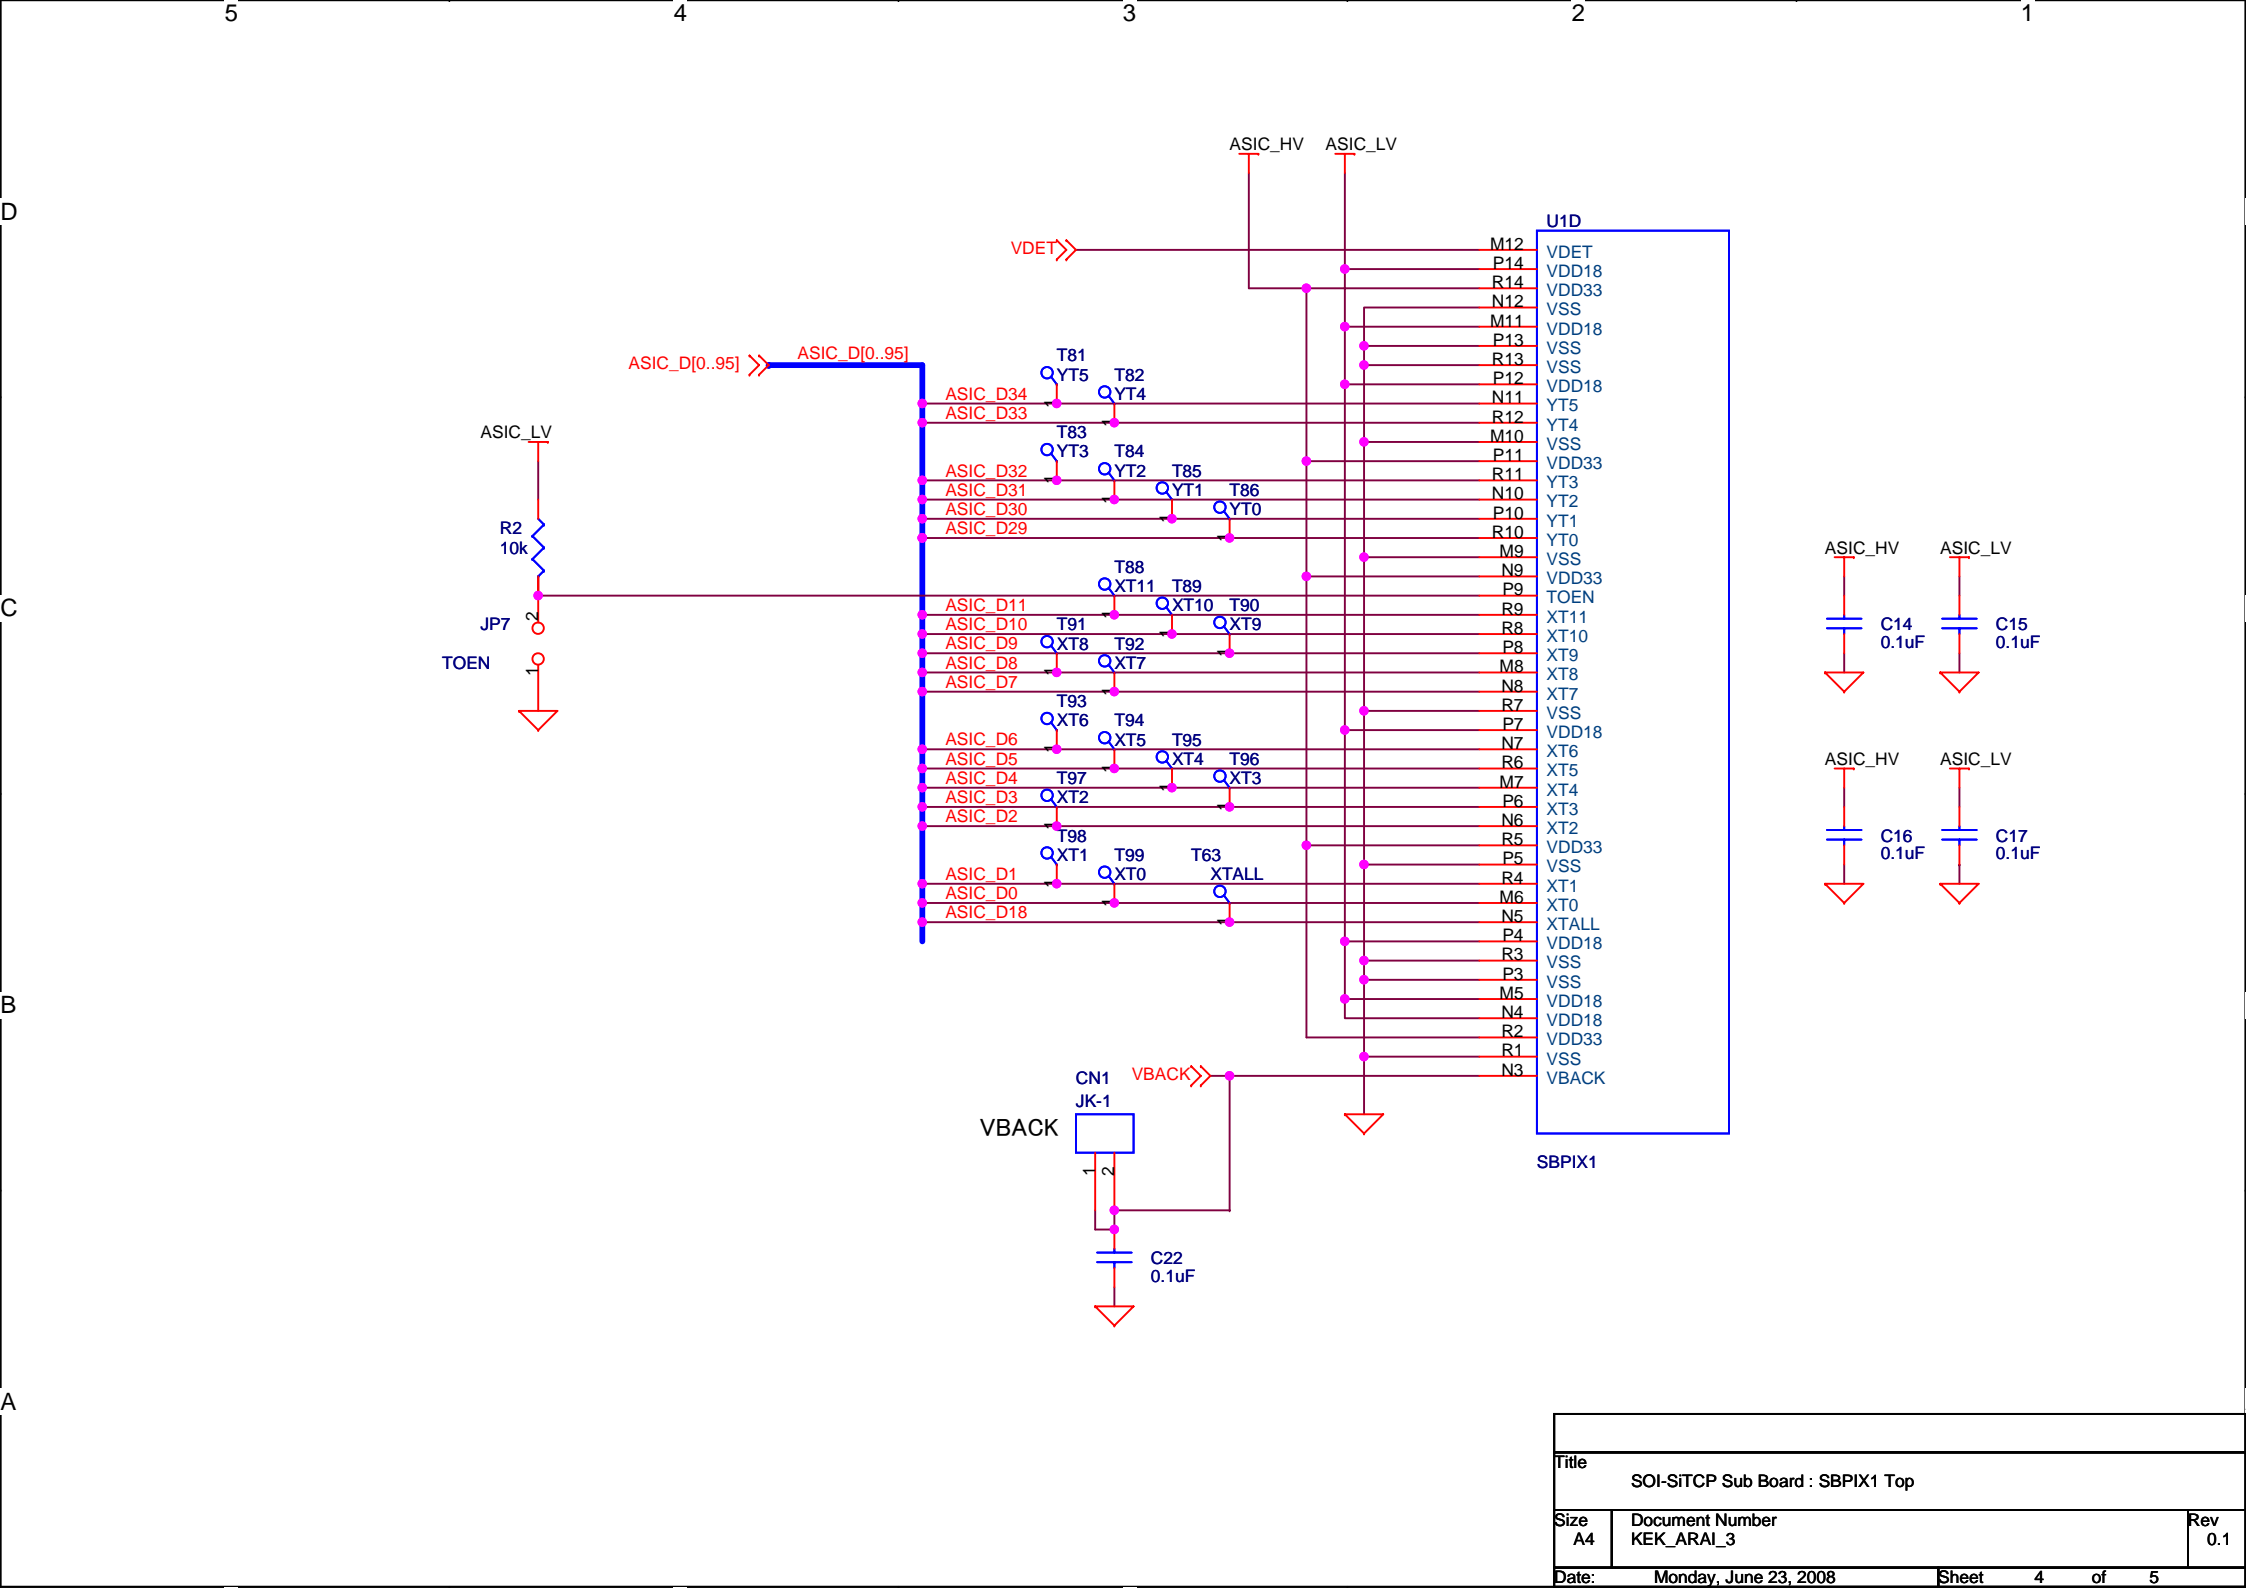

Title		
SOI-SiTCP Sub Board : SBPIX1 Bottom		
Size	Document Number	Rev
A4	KEK_ARAI_3	0.1
Date:	Monday, June 23, 2008	Sheet 1 of 5

KEK			
Title SOI-SITCP Sub Board : SBPIX1 Left			
Size A4	Document Number KEK_ARAI_3		Rev 0.1
Date: Monday, June 23, 2008	Sheet 2	of 5	

Title		
SOI-SiTCP Sub Board : SBPIX1 Right		
Size	Document Number	Rev
A4	KEK_ARAI_3	0.1
Date:	Monday, June 23, 2008	Sheet 3 of 5

Title		
SOI-SiTCP Sub Board : SBPIX1 Top		
Size	Document Number	Rev
A4	KEK_ARAI_3	0.1
Date:	Monday, June 23, 2008	Sheet 4 of 5

KEK		
Title SOI-SITCP Sub Board : SBPIX1 Connectors		
Size A3	Document Number KEK-ARAI_3	Rev 0.1
Date: Monday, June 23, 2008	Sheet 5 of 5	