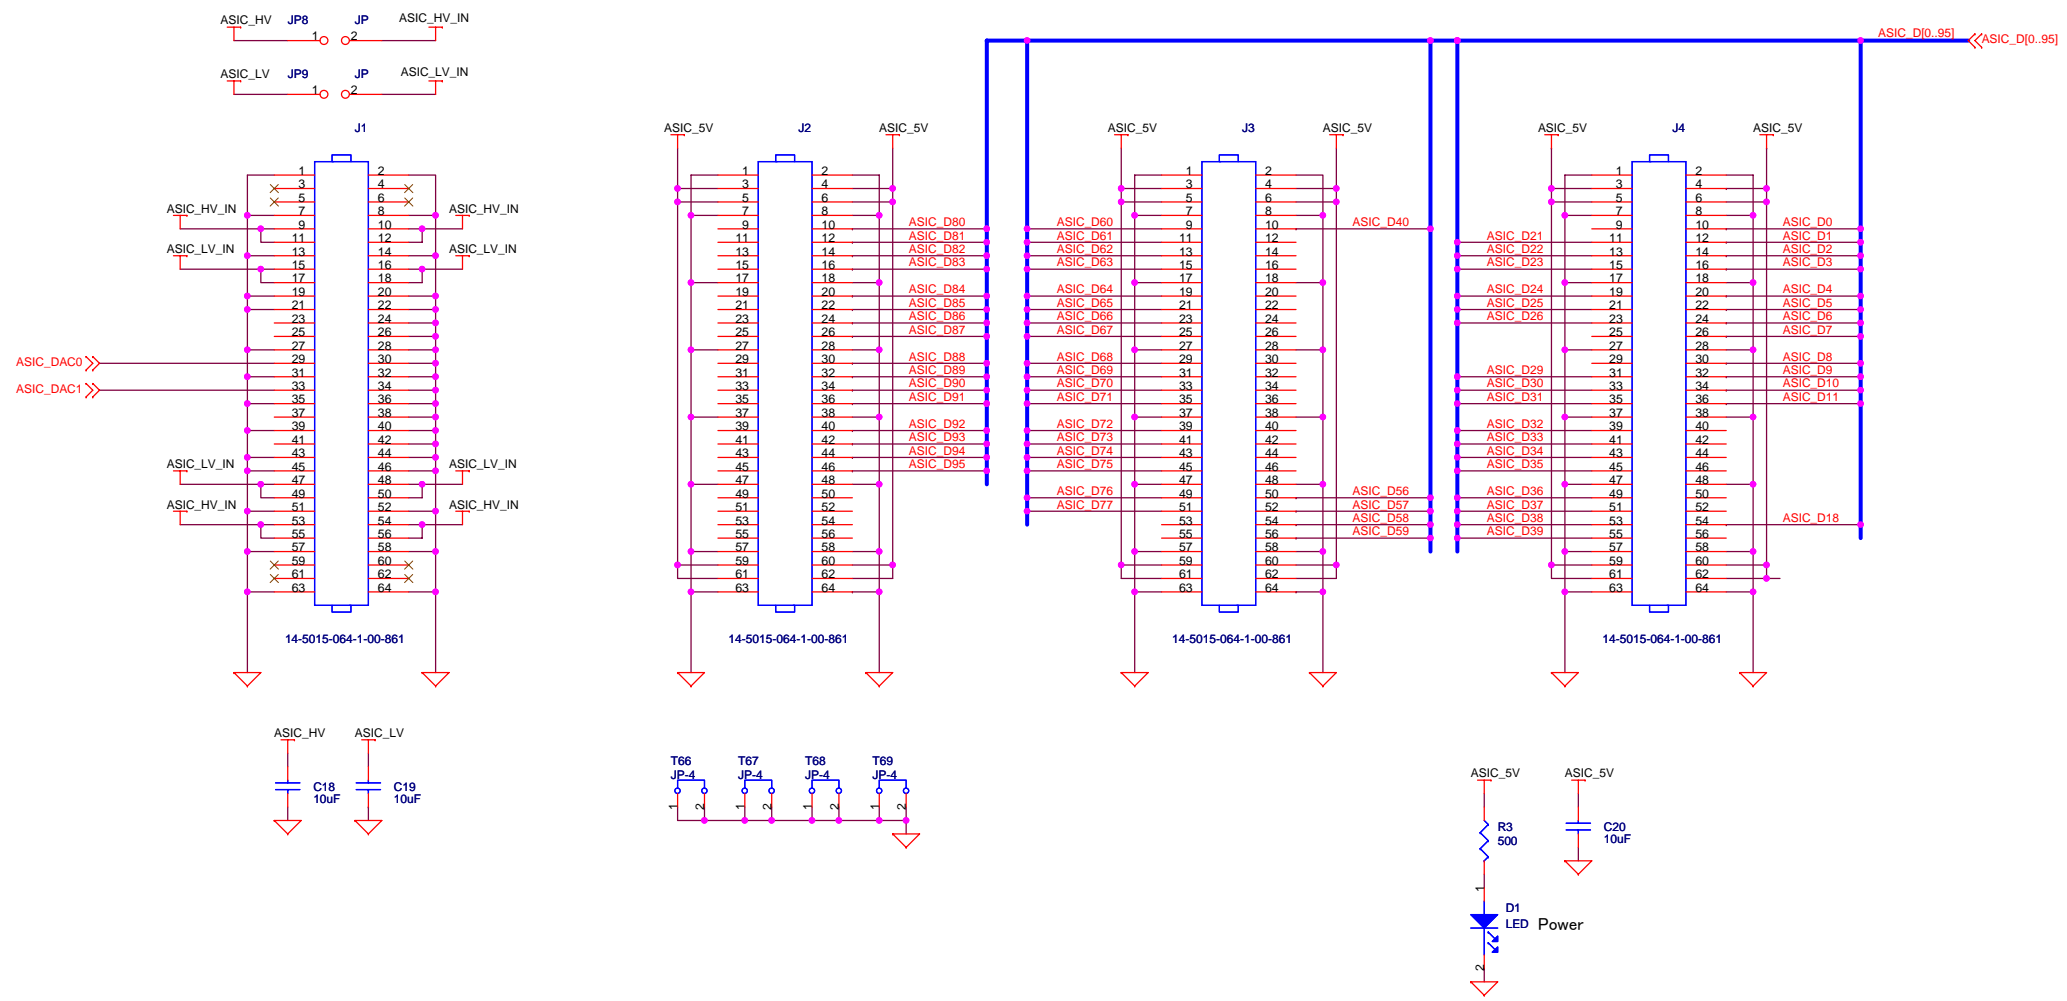

Title		
SOI-SiTCP Sub Board : SBPIX1 Bottom		
Size	Document Number	Rev
A4	KEK_ARAI_3	0.1
Date:	Monday, June 23, 2008	Sheet 1 of 5

KEK			
Title SOI-SITCP Sub Board : SBPIX1 Left			
Size A4	Document Number KEK_ARAI_3		Rev 0.1
Date: Monday, June 23, 2008	Sheet 2	of 5	

Title		
SOI-SiTCP Sub Board : SBPIX1 Right		
Size	Document Number	Rev
A4	KEK_ARAI_3	0.1
Date:	Monday, June 23, 2008	Sheet 3 of 5

Title		
SOI-SiTCP Sub Board : SBPIX1 Top		
Size	Document Number	Rev
A4	KEK_ARAI_3	0.1
Date:	Monday, June 23, 2008	Sheet 4 of 5

KEK		
Title SOI-SITCP Sub Board : SBPIX1 Connectors		
Size A3	Document Number KEK-ARAI_3	Rev 0.1
Date: Monday, June 23, 2008	Sheet 5 of 5	