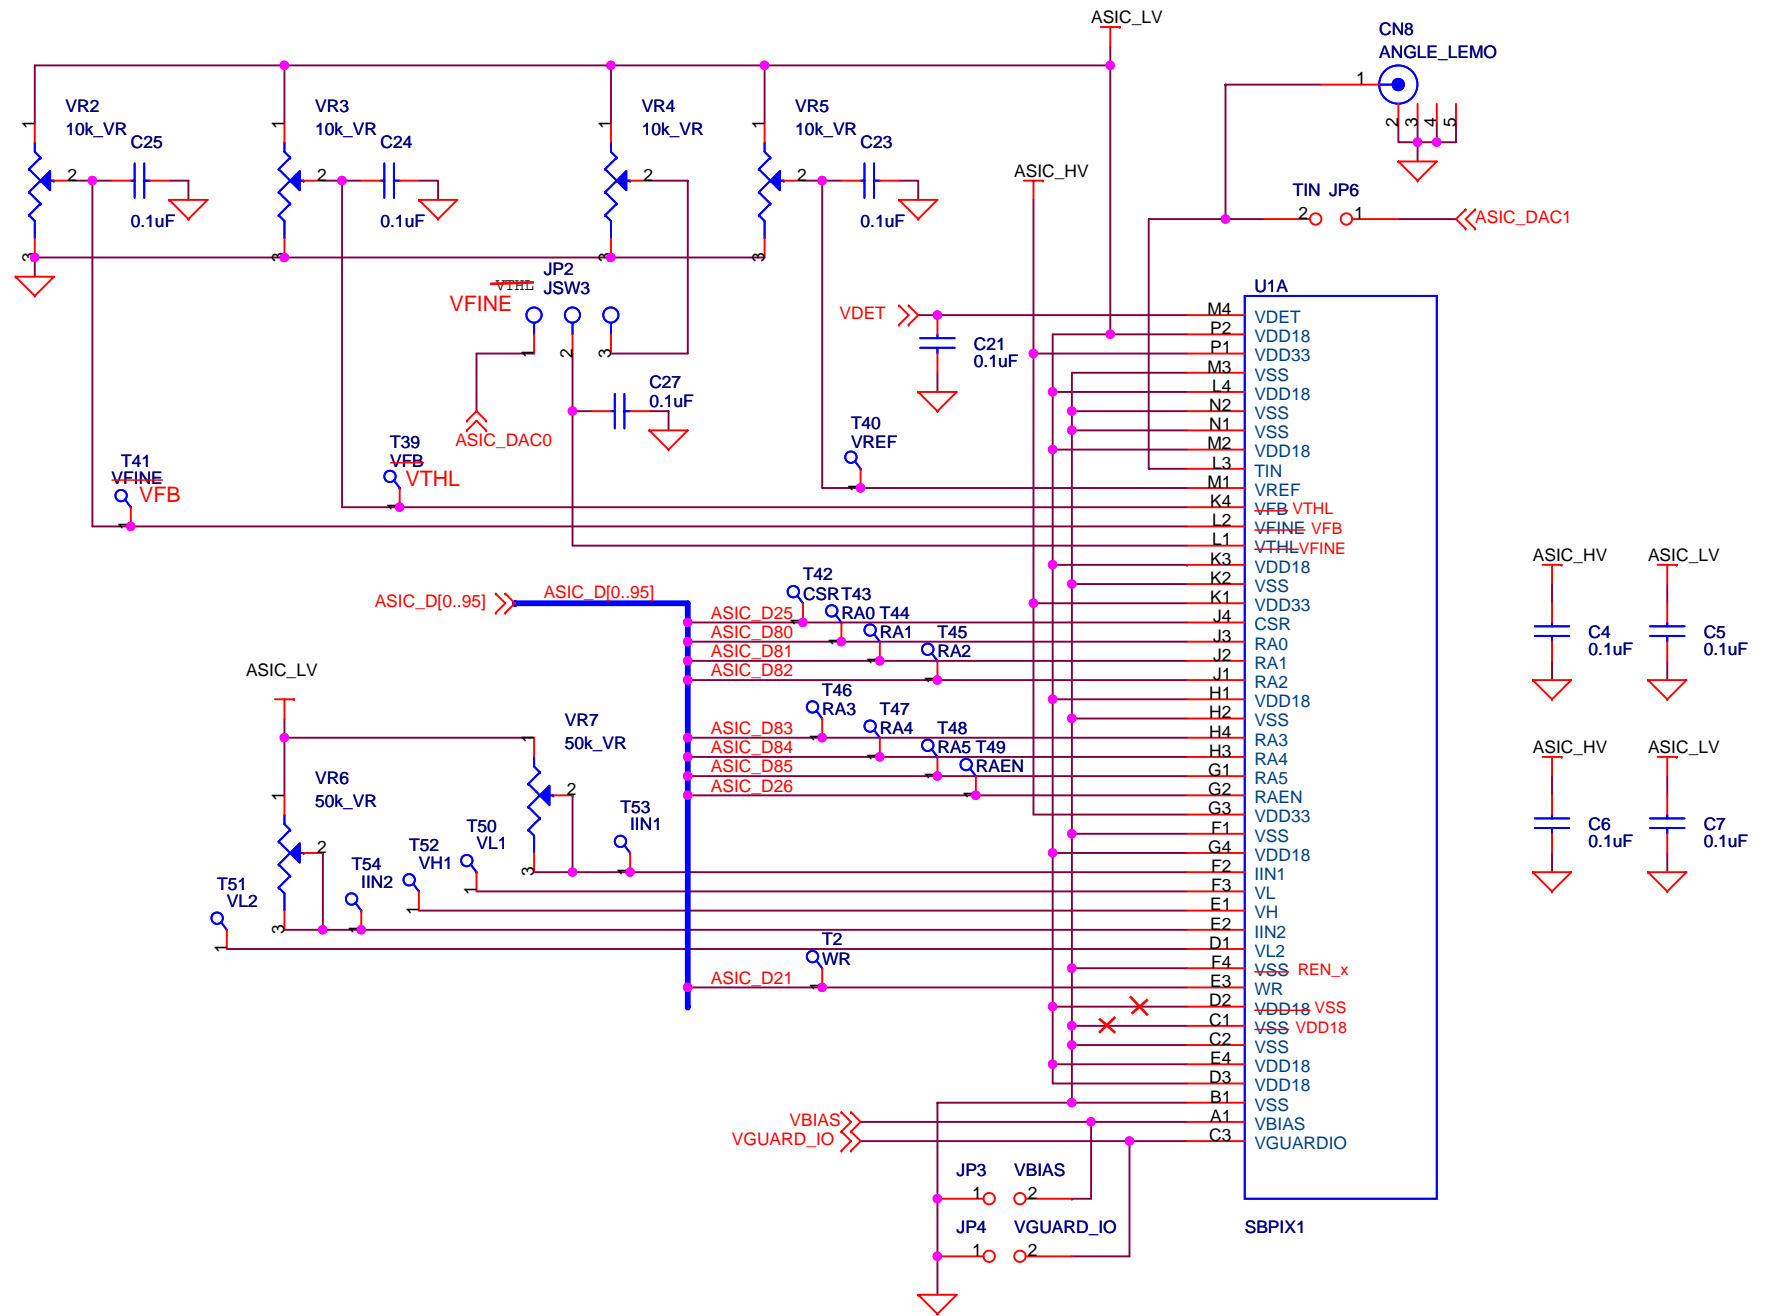

Title		
SOI-SiTCP Sub Board : SBPIX1 Bottom		
Size	Document Number	Rev
A4	KEK_ARAI_3	0.1
Date:	Monday, June 23, 2008	Sheet 1 of 5

KEK			
Title SOI-SITCP Sub Board : SBPIX1 Left			
Size A4	Document Number KEK_ARAI_3		Rev 0.1
Date: Monday, June 23, 2008	Sheet 2	of 5	

Title		
SOI-SiTCP Sub Board : SBPIX1 Right		
Size	Document Number	Rev
A4	KEK_ARAI_3	0.1
Date:	Monday, June 23, 2008	Sheet 3 of 5

Title		
SOI-SiTCP Sub Board : SBPIX1 Top		
Size	Document Number	Rev
A4	KEK_ARAI_3	0.1
Date:	Monday, June 23, 2008	Sheet 4 of 5

KEK		
Title SOI-SITCP Sub Board : SBPIX1 Connectors		
Size A3	Document Number KEK-ARAI_3	Rev 0.1
Date: Monday, June 23, 2008	Sheet 5 of 5	