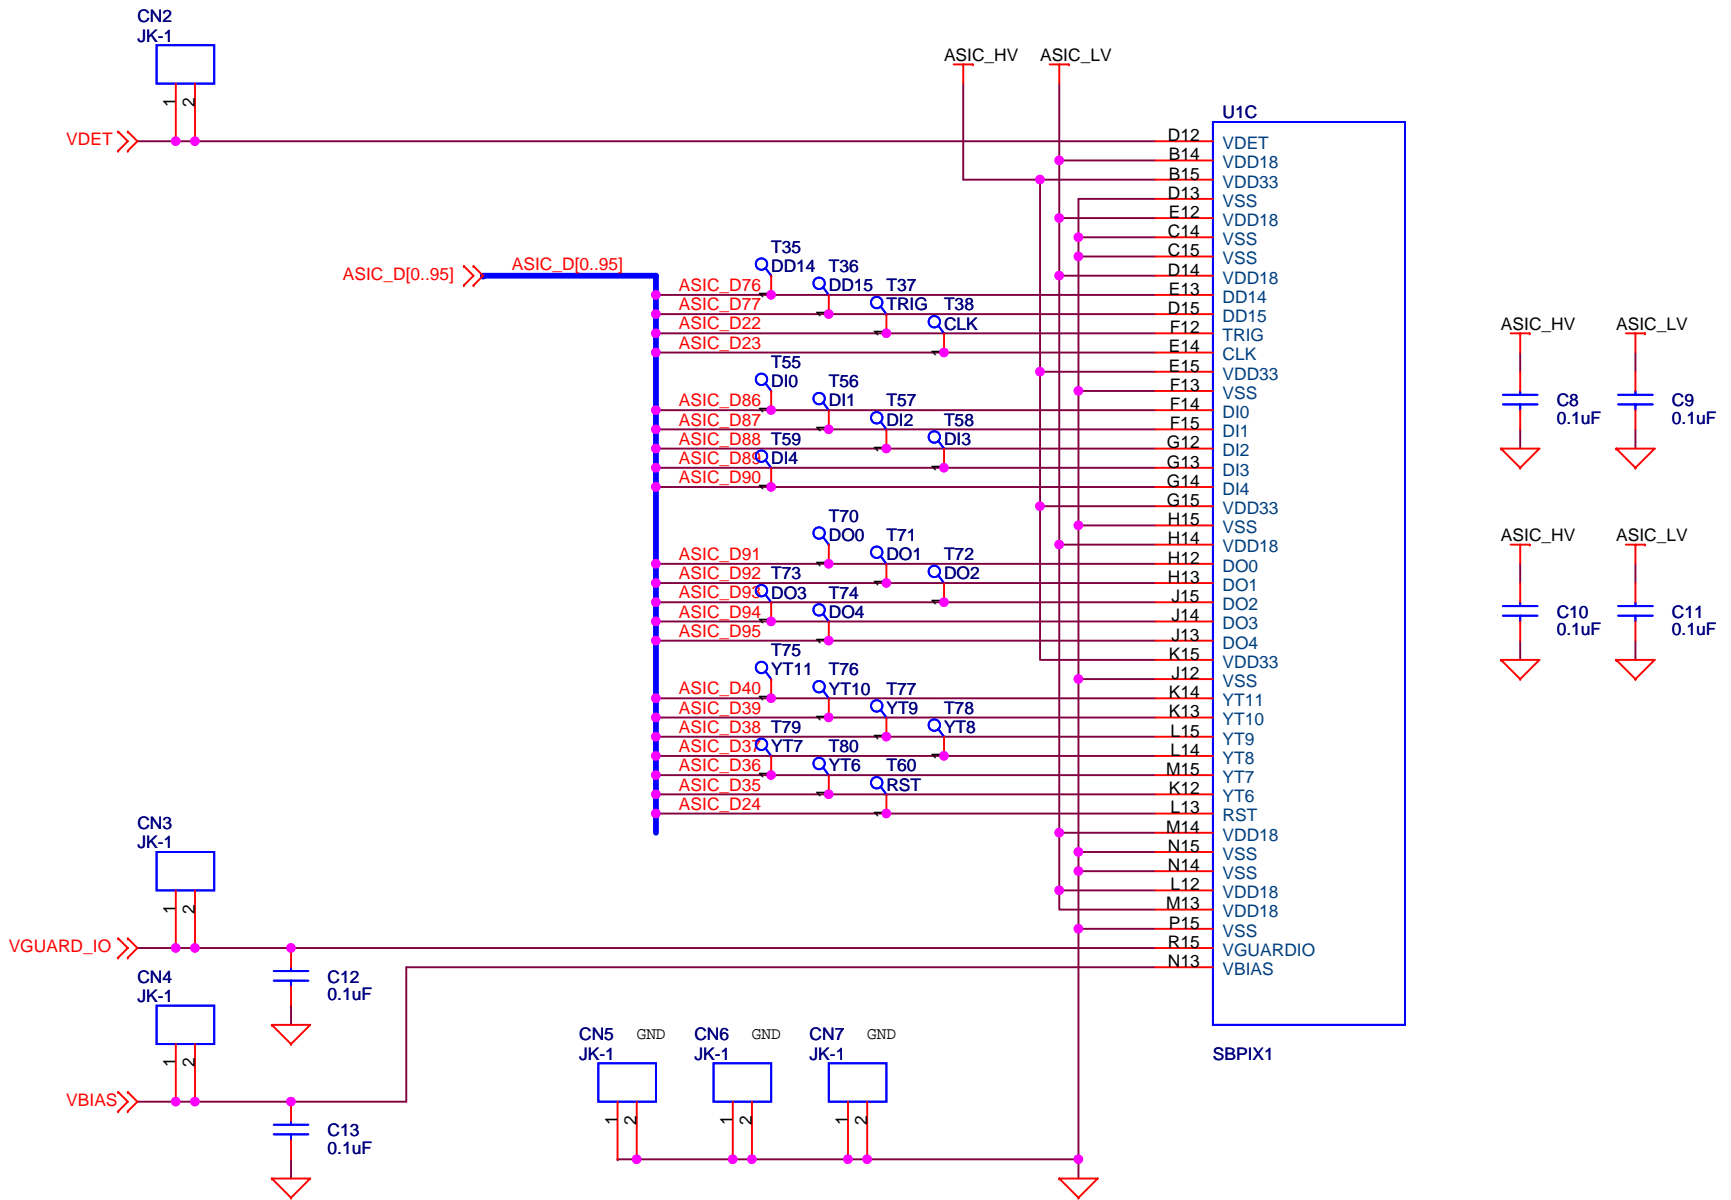

Title		
SOI-SiTCP Sub Board : SBPIX1 Bottom		
Size	Document Number	Rev
A4	KEK_ARAI_3	0.1
Date:	Monday, June 23, 2008	Sheet 1 of 5

KEK			
Title SOI-SITCP Sub Board : SBPIX1 Left			
Size A4	Document Number KEK_ARAI_3		Rev 0.1
Date: Monday, June 23, 2008	Sheet 2	of 5	

Title		
SOI-SiTCP Sub Board : SBPIX1 Right		
Size	Document Number	Rev
A4	KEK_ARAI_3	0.1
Date:	Monday, June 23, 2008	Sheet 3 of 5

Title		
SOI-SiTCP Sub Board : SBPIX1 Top		
Size	Document Number	Rev
A4	KEK_ARAI_3	0.1
Date:	Monday, June 23, 2008	Sheet 4 of 5

KEK		
Title SOI-SITCP Sub Board : SBPIX1 Connectors		
Size A3	Document Number KEK-ARAI_3	Rev 0.1
Date: Monday, June 23, 2008	Sheet 5 of 5	